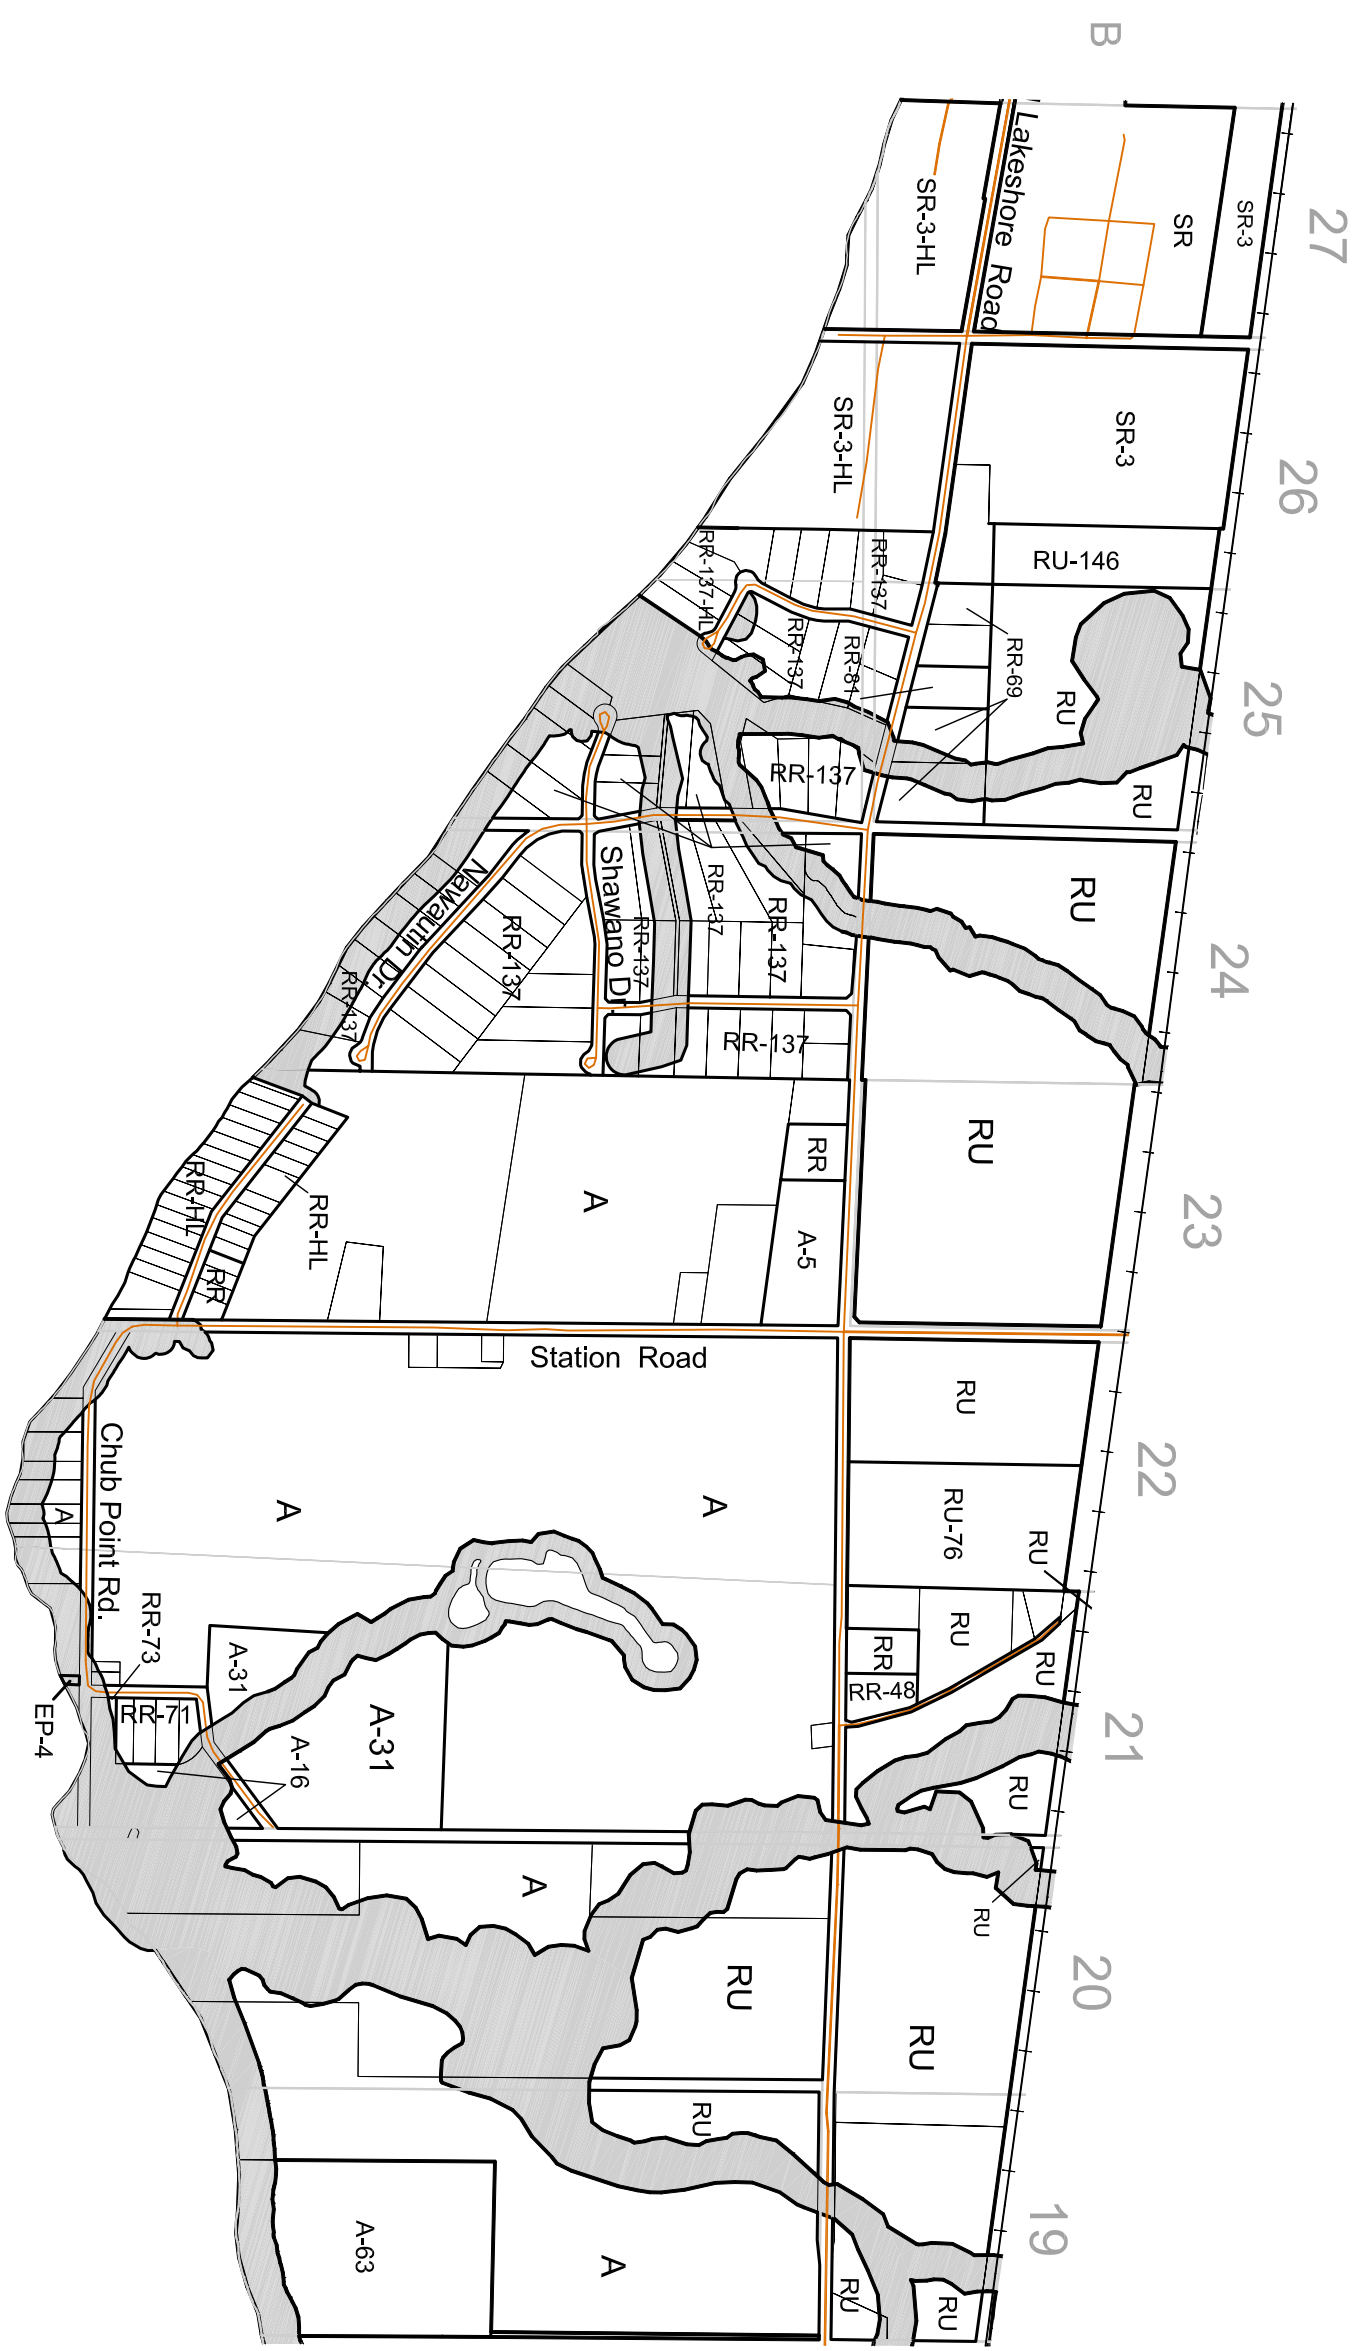

Map No. 34

1:12,500

LEGEND

- RU Rural
- A Agricultural
- RR Rural Residential
- HR Hamlet Residential
- SR Shoreline Residential
- LSR Limited Service Residential
- GC General Commercial
- HC Hamlet Commercial
- RC Recreation Commercial
- MG General Industrial
- ME Extractive Industrial
- MD Waste Disposal Industrial
- CF Community Facility
- OS Open Space
- D Development
- EP

DRAFT

BASE FEATURES

- Provincial Highway
- County Roads
- Township Roads-Year Round
- Township Roads-Seasonal
- Private Roads
- Oak Ridges Moraine Area
- First Nation Lands

**PETER A. JOSEPHS & ASSOCIATES
PLANNING CONSULTANTS**